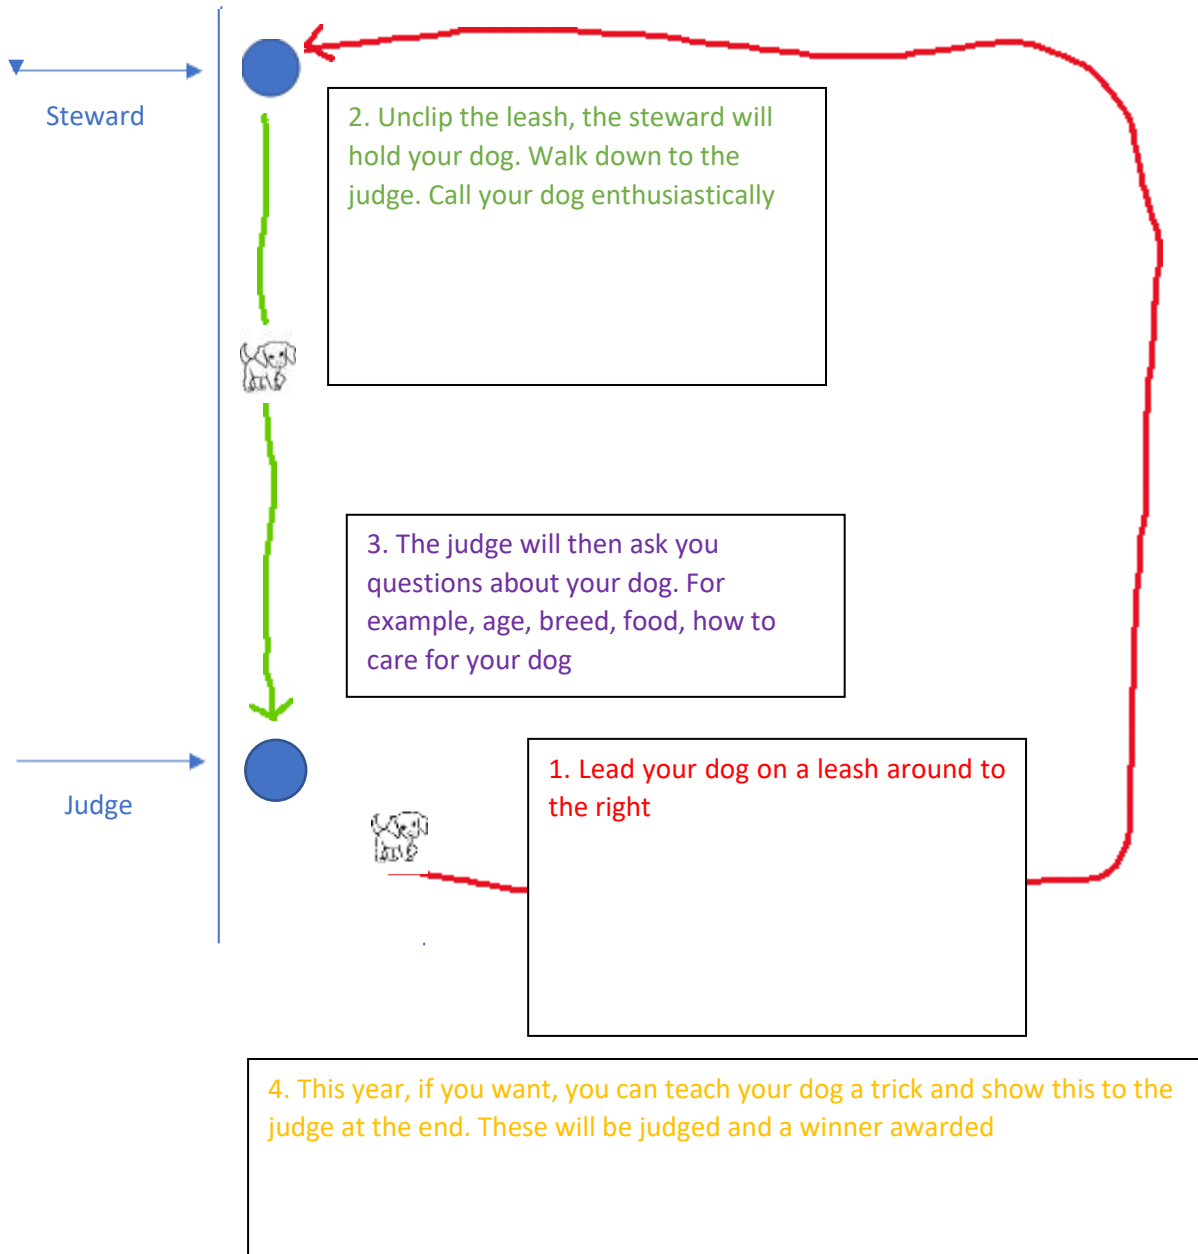

# Reporoa Primary School Pet Day

## DOGS

This dog section is easy, low stress and suits any type of dog, big, small, old, young, farm dog or lap dog.

We ask that your dog is used to other dogs and **kept under control at all times**. A parent needs to be there to help you with your dog. Please note, no dogs are allowed near any other pets (Domestic or lambs/calves/kids).